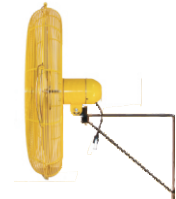

Jan Fan Kit Ordering Guide

Select Mount Type, Fan Size, and Switch Type

Example JF-WCM-24-DCS

Includes 24" Guard & Blade, Mounting Bracket & Hardware, Motor with Drop Cord Switch

JF-

or

MOUNT TYPE:

MOUNT TYPE:

FAN SIZE:

SWITCH TYPE:

PF

Pedestal Fan

BMF

I-Beam Mount

30

30" Blade
7710 CFM on
High Speed*

*See Catalog or Web
for Complete Specs

DCS

Drop Cord Switch

CCM

C-Channel Mount

WCM

Wall/Ceiling Mount

24

24" Blade
6210 CFM on
High Speed*

*See Catalog or Web
for Complete Specs

2SP

Pull Chain Switch

AK

Conduit
Adaptor Only

MAC

Mobile Mount